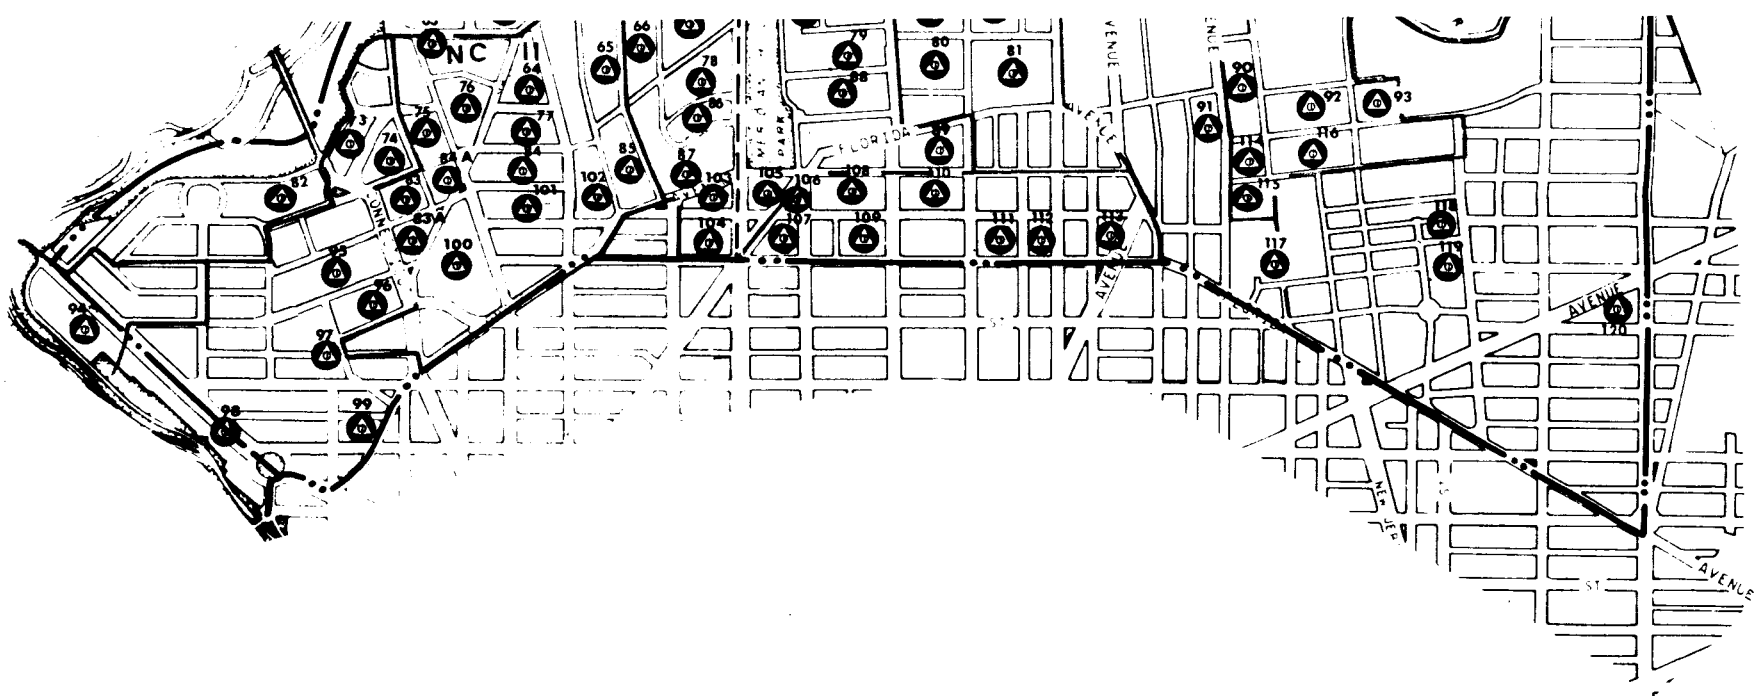

FIGURE IV-8

COMMUNITY SHELTER PLANNING PROGRAM

PHASE IV

SPECIFIC SHELTER ASSIGNMENT

SUBDISTRICT NORTH CENTRAL I & II

WASHINGTON, D. C. 1965

LEGEND

- SHELTER LOCATION
- SHELTER DRAINAGE AREA

N

0 500 1000 1500 feet

FALLOUT SHELTER FACILITY LISTINGS

Community Shelter Plan, Washington, D.C., 1965
Area: Capitol East I and II

<u>Block Code Number</u>	<u>Facility Address</u>
1.	Thompson Eng. Co. 1111 N. Cap. Reliable Stores, Inc. 23 M St NE
2.	Woodward & lothrop 131 M St NE Automatic Vending Mach. 1111 First St
3.	Hayes School 5th & K NE Wilson School 6th & K NE
4.	Auto Sales Service 610-16 H St NE Blair School I St. Between 6th & 7th NE
5.	Holy Name Church RC 920 11th St NE
6.	McBride Dept. Store 700 H St NE American Sec. & Trust Co 722 H St NE
7.	Little Sisters of the Poor, 220 H St NE.
8.	Govt. Printing Office Warehouse 4 G Pl
9.	City Post Office
10.	Capitol Mansions Apts. 637 3rd St NE The Homer Apts. 676 4th St NE
11.	Ludlow School 6th and G St, NE
12.	Anne M. Gooding El. School 900 F NE
13.	Madison School 10th & G St NE
14.	Apartments 1114 F St NE
15.	Pierce School 14th & G St NE
16.	Myrtilla Miner El. School 615 15th St NE
17.	Store offices 2001-03 Benning Rd